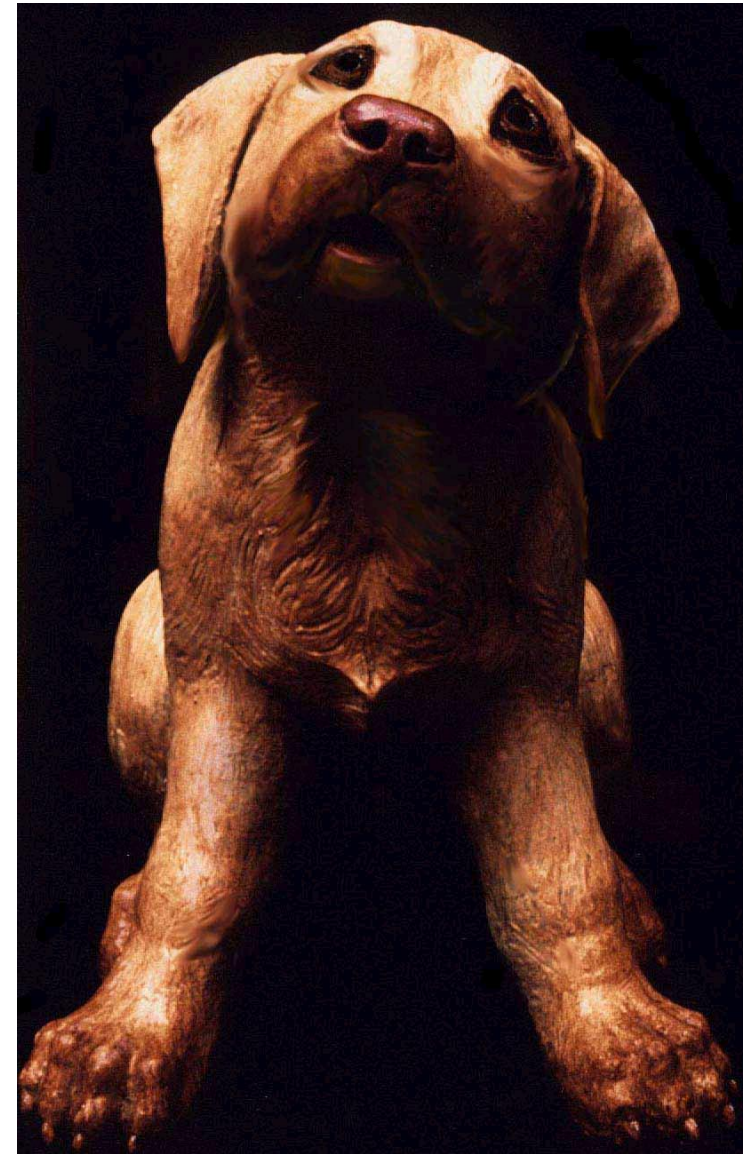

WICK AHRENS

"Ocean Song" Female Humpback Whale
Acrylic on Pine
10" x 20" x 24"

"Alongside" Male and Female Sperm Whales
Acrylic on Pine
15"W x 47"L x 24"H

Robert Ball

"Showdown"; Bronze Edition of 77, 10"x12"x7"

"Nip & Tuck" ©, Bronze Edition of 37,
23"x13"x13"

Molly Sanger Carpenter

Labrador puppy © 1999

Cast Stone

Robert Ball

"Fishing Rites" ©, Bronze Edition of 37, 19"x14"x13"

Robert Ball

"Lynx Legacy, Bronze Edition of 27, 19"x11"x11"

France Fauteux

Spring

5¹/₂" x 3¹/₂" x 5"

Darling

3" x 3" x 9"

André Harvey

Helen (life-size pig) Bronze
Length = 5' 3" Width = 23" Height = 32"