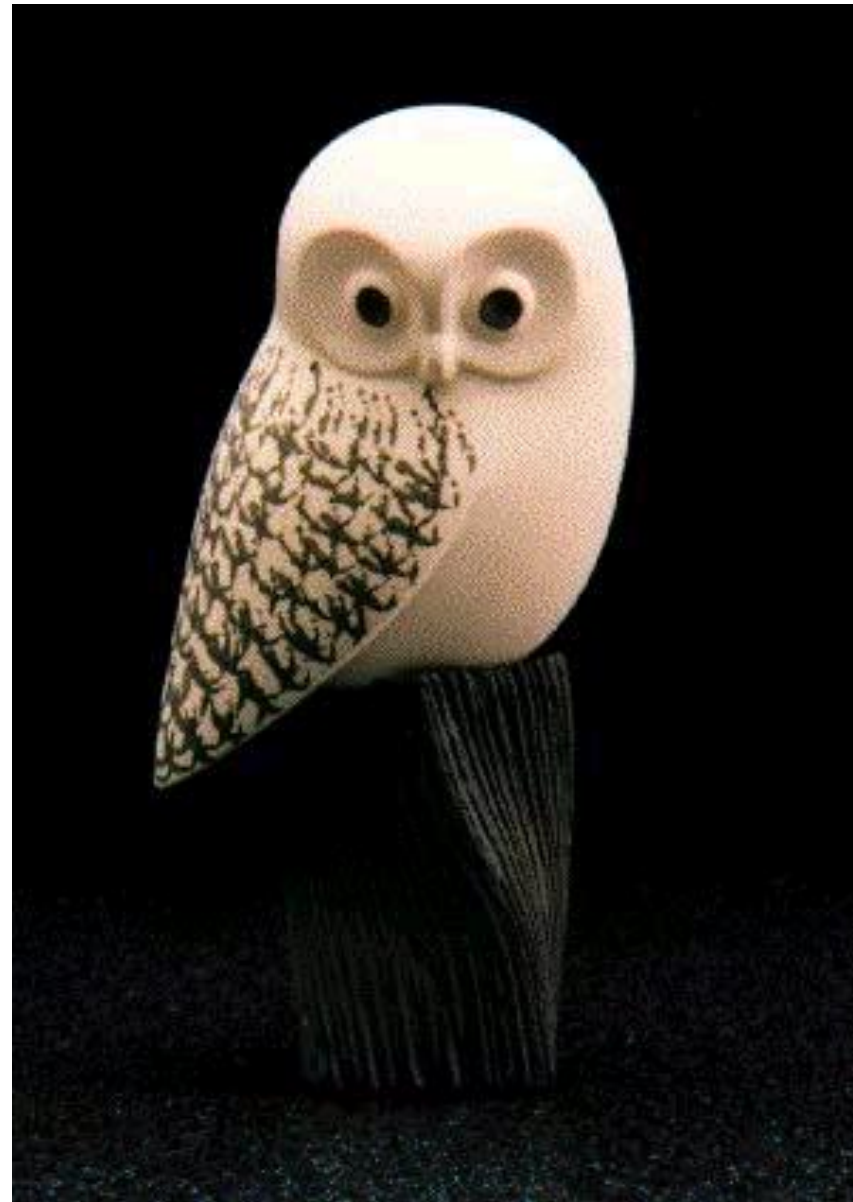

WICK AHRENS

"Ocean Song" Female Humpback Whale
Acrylic on Pine
10" x 20" x 24"

"Alongside" Male and Female Sperm Whales
Acrylic on Pine
15"W x 47"L x 24"H

Robert Ball

"Showdown"; Bronze Edition of 77, 10"x12"x7"

"Sittin Pretty, Bronze Edition of 77, 12"x6"x7"

Richard Beau Lieu

"Turtle" 18 1/2" x 10" x 12"

Edd Hayes

"Sky Hunter" size 8" tall x 6" x 6"

Cary J. van Dansik

German Cup 1992 HENGSTE

Kubinec

France Fauteux

Spring

5¹/₂" x 3¹/₂" x 5"

Darling

3" x 3" x 9"

André Harvey

Helen (life-size pig) Bronze
Length = 5' 3" Width = 23" Height = 32"