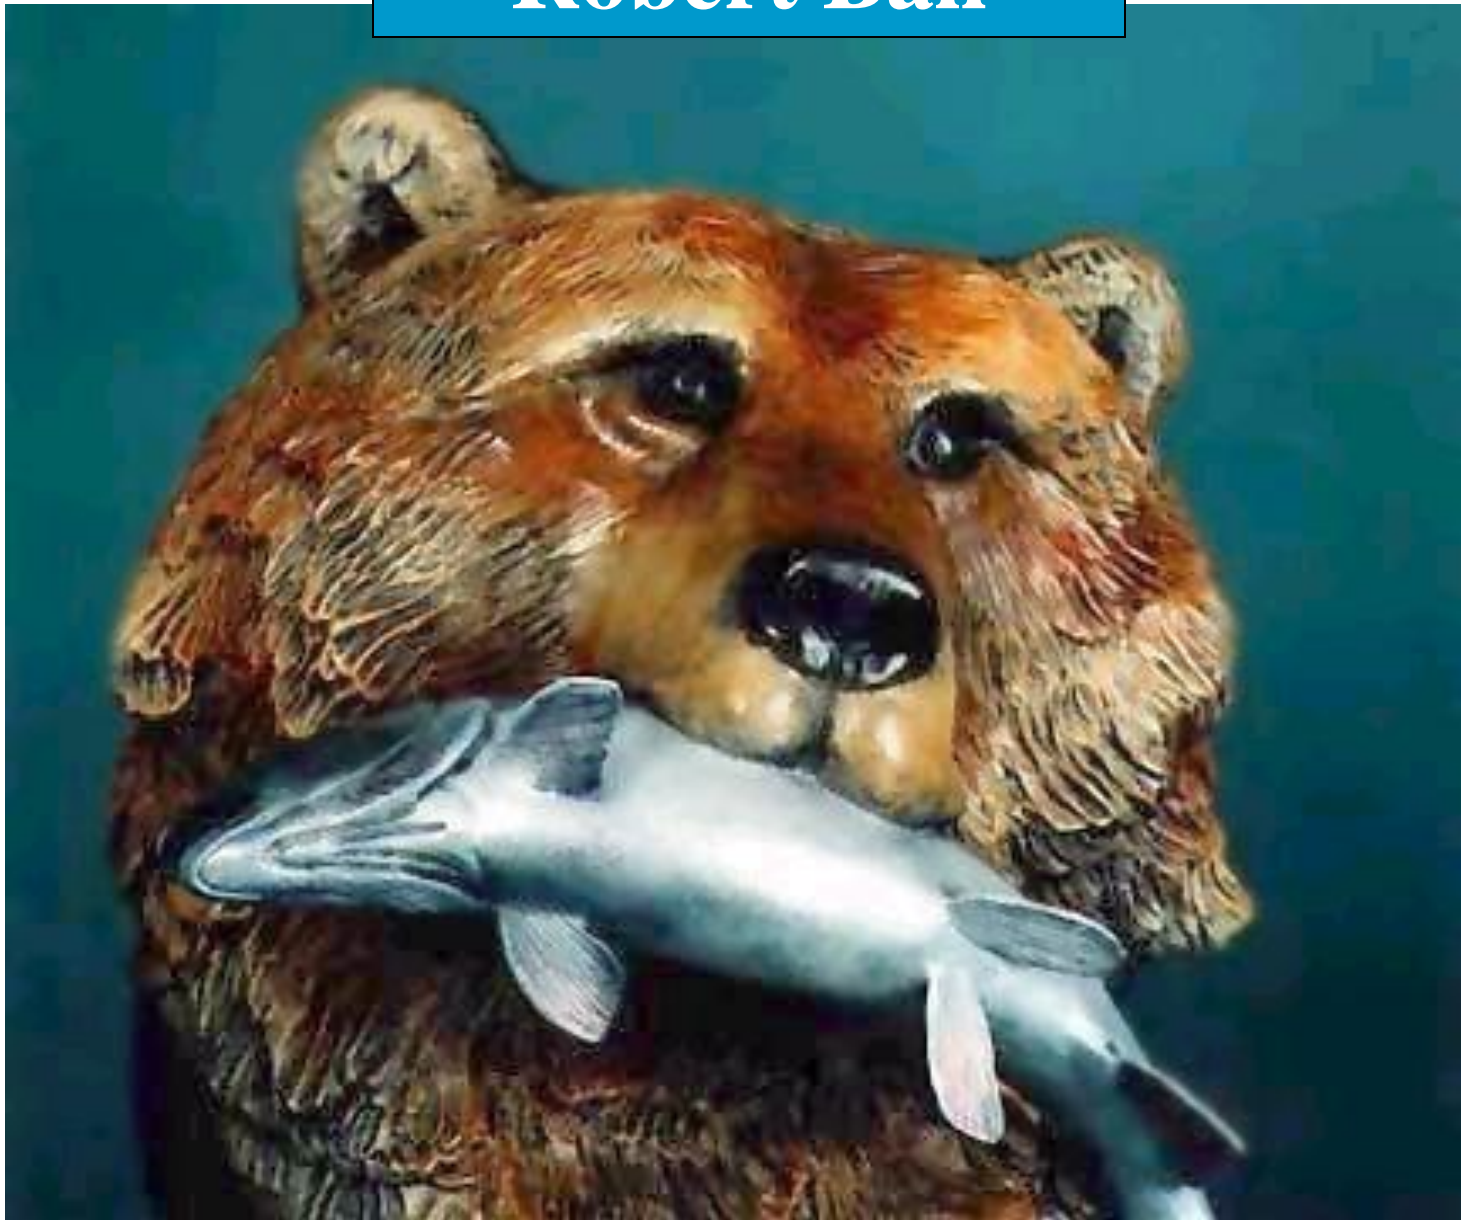

Robert Ball

"Fishing Rites" ©, Bronze Edition of 37, 19"x14"x13"